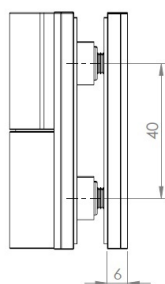

PRODUCT SHEET

Description:

Shower Hinge "Jaro" Up/Down, SS-Look, 180DG, Left, Glass/ Glass, 6-8mm Glass Thickness, $\varnothing 14$ mm Drilling, All Brass, Material

Item number:

15.23.125-5

Units	Box	Carton	HS Code	Barcode
Pcs.	1	20	8302100090	
				5704866508131