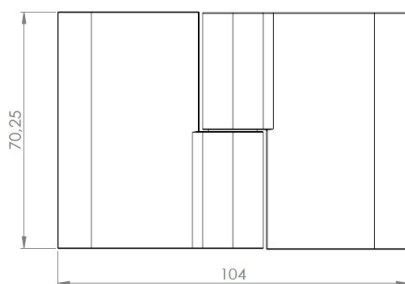

PRODUCT SHEET

Description:

Shower Hinge "Jaro" Up/Down, SS-Look, 180DG, Left, Glass/ Glass, 6-8mm Glass Thickness, $\varnothing 14$ mm Drilling, All Brass, Material

Item number:

15.23.125-5

Units	Box	Carton	HS Code	Barcode
Pcs.	1	20	8302100090	
				5704866508131