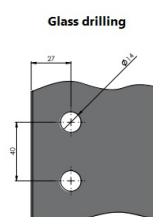

PRODUCT SHEET

Description:

Shower Hinge "Jaro" Up/Down, SS-Look, 180DG, Left, Glass/ Glass, 6-8mm Glass Thickness, $\varnothing 14$ mm Drilling, All Brass, Material

Item number:

15.23.125-5

Units	Box	Carton	HS Code	Barcode
Pcs.	1	20	8302100090	
				5704866508131