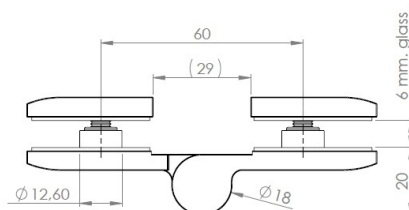

PRODUCT SHEET

Description:

Shower Hinge "Jaro" Up/Down, SS-Look, 180DG, Left, Glass/ Glass, 6-8mm Glass Thickness, $\varnothing 14$ mm Drilling, All Brass, Material

Item number:

15.23.125-5

Units	Box	Carton	HS Code	Barcode
Pcs.	1	20	8302100090	
				5704866508131