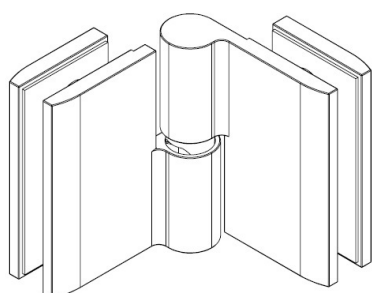

PRODUCT SHEET

Description:

Shower Hinge "Jaro" Up/Down, SS-Look, 180DG, Left, Glass/ Glass, 6-8mm Glass Thickness, $\varnothing 14$ mm Drilling, All Brass, Material

Item number:

15.23.125-5

Units	Box	Carton	HS Code	Barcode
Pcs.	1	20	8302100090	
				5704866508131